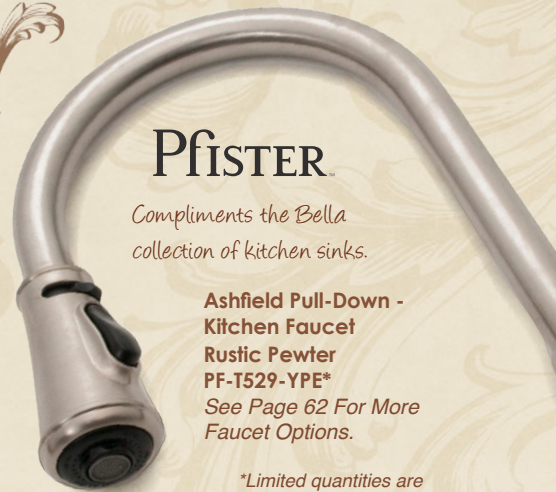

Pfister

Compliments the Bella collection of kitchen sinks.

**Ashfield Pull-Down - Kitchen Faucet
Rustic Pewter
PF-T529-YPE***

See Page 62 For More Faucet Options.

*Limited quantities are available in Rustic Pewter.