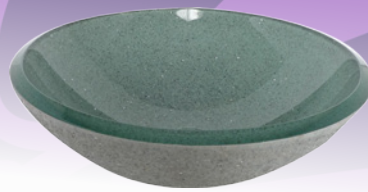

Caligo

GS-X385
16-1/2" O.D. x 5-1/2" D.
Crushed grey glass effect.