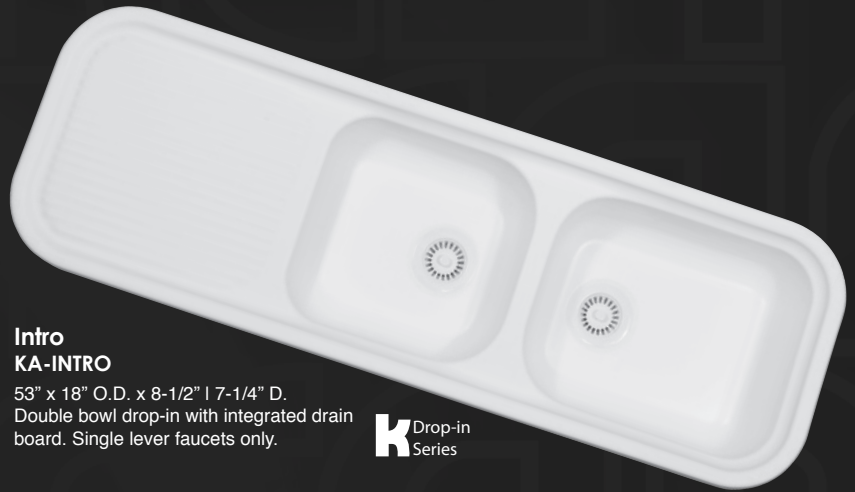

**Intro
KA-INTRO**

53" x 18" O.D. x 8-1/2" | 7-1/4" D.
Double bowl drop-in with integrated drain board. Single lever faucets only.