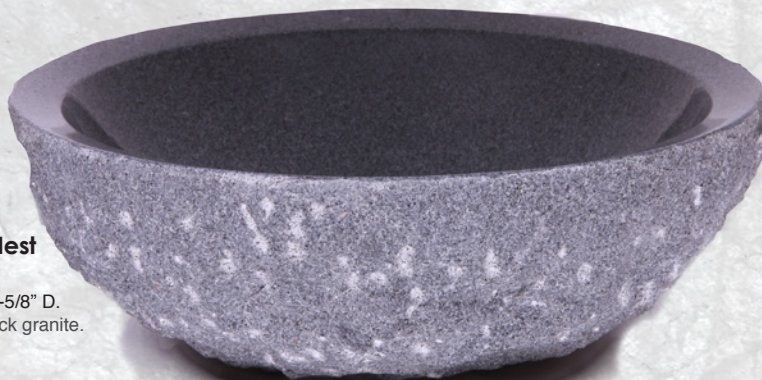

• Faucets and drains are sold separately

**Perfection**  
FS-314

15" - 19" O.D. x 4-3/4" D.  
Natural River Rock stone vessel sink.

**Utopia**  
FS-350

18-1/8" x 16-1/8" O.D. x 3" D.  
Stone vessel sink. Raised corner effect. Absolute Black granite.