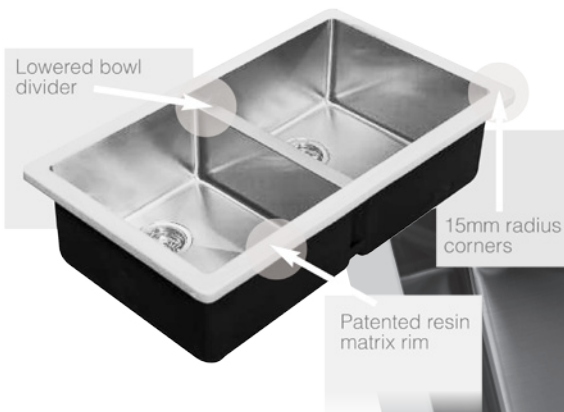

Karran Edge KA-E-240

30" x 17-3/4" O.D. x 8-1/8" D.
Extra large single bowl design.

Karran Edge KA-E-160R

32-1/2" x 21-1/4" O.D. x 8-5/8" | 8-5/8" D.
Large/small bowl design.

Karran Edge KA-E-150

32-7/8" x 18-5/8" O.D. x 7-3/4" | 7-3/4" D.
Double equal bowl design.

Karran Edge KA-E-140

31-5/8" x 18-1/2" O.D. x 9-3/8" D.
Extra large single bowl design.

Karran Edge KA-E-250

32-7/8" x 19" O.D. x 8" | 8" D.
Double equal bowl design.

Karran Edge KA-E-260R

32-3/4" x 20-7/8" O.D. x 8" | 7-1/4" D.
Large/small bowl design.

Karran Edge KA-E-550

33-7/8" x 19-1/2" O.D. x 9" D.
Double equal bowl design.

Karran Edge KA-E-540

32-1/2" x 19-1/2" O.D. x 9" D.
Extra large single bowl design.

Karran Edge KA-E-520

23-1/2" x 19-1/2" O.D. x 9" D.
Single bowl design.
$399.00 Ea.

Karran Edge KA-E-560R (Shown)

32" x 21-1/2" O.D. x 9" | 9" D.
Large/small bowl design. Reverse available.

Type	SKU
KA-E-560R	KA-E-560R
KA-E-560L	KA-E-560L