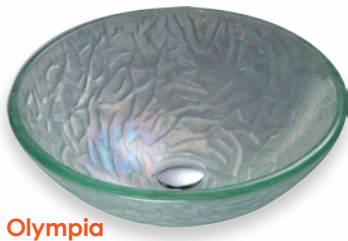

Olympia
GS-648

16-9/16" O.D. x 6" D.
Prism effect glass with swirled texture.